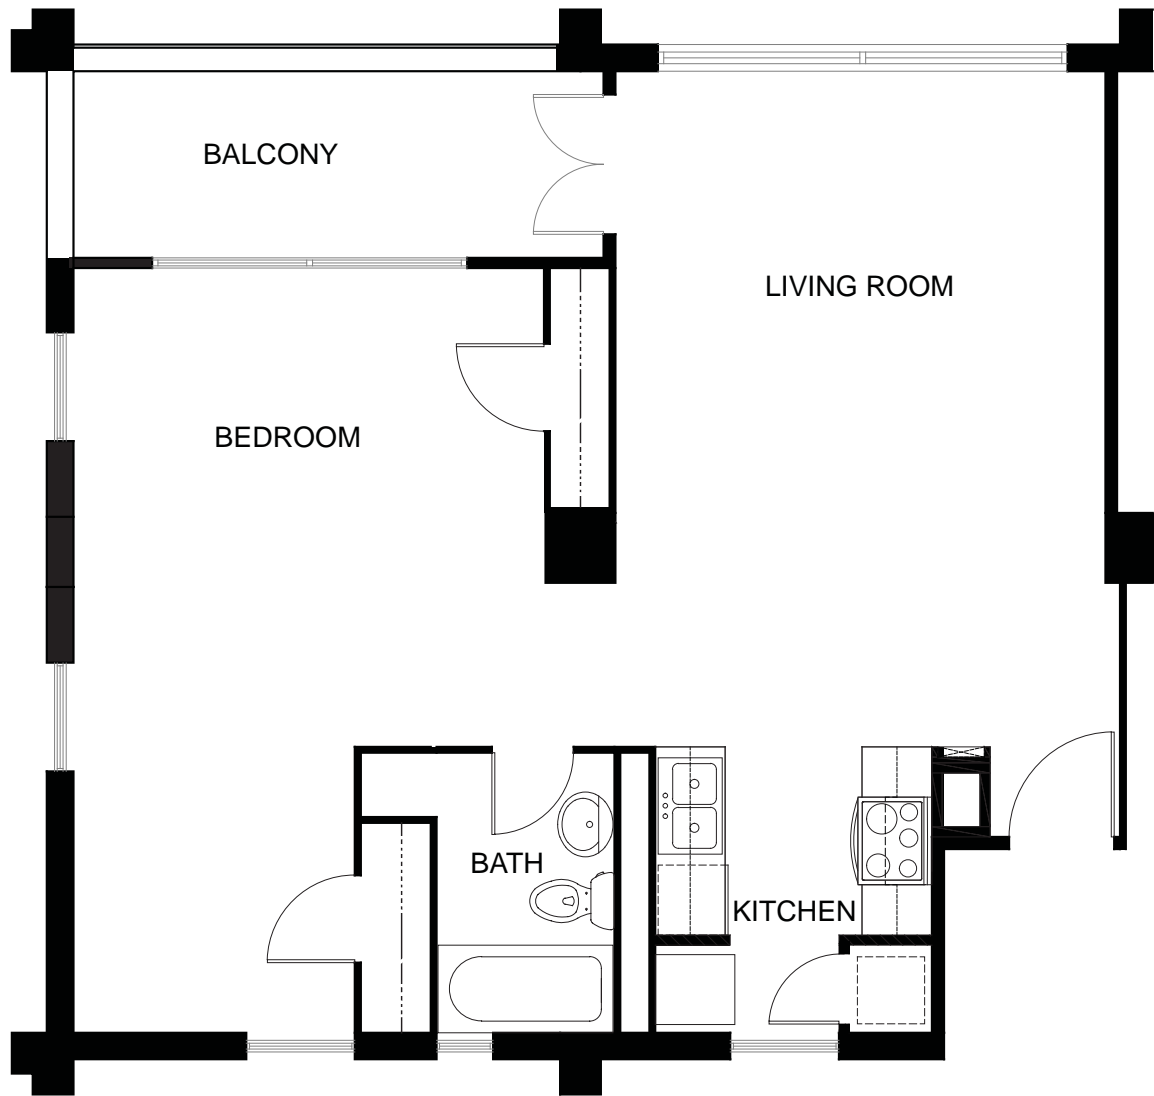

## Midtown

Size 1 bedroom / 1 Bath  
702 ft<sup>2</sup>

275 S. Church Street  
Spartanburg, South Carolina  
29306

 Church  
Street  
lofts  
p | (864) 308-1659  
e | churchstreetlofts@gmail.com  
w | churchstreetlofts.com

## SoHo

Size 1 Bedroom / 1 Bath  
566 ft<sup>2</sup>

275 S. Church Street  
Spartanburg, South Carolina  
29306

p | (864) 308-1659  
e | churchstreetlofts@gmail.com  
w | churchstreetlofts.com

# Sunset

Size 1 Bedroom / 1 Bath  
827 ft<sup>2</sup>

275 S. Church Street  
Spartanburg, South Carolina  
29306

p | (864) 308-1659  
e | churchstreetlofts@gmail.com  
w | churchstreetlofts.com