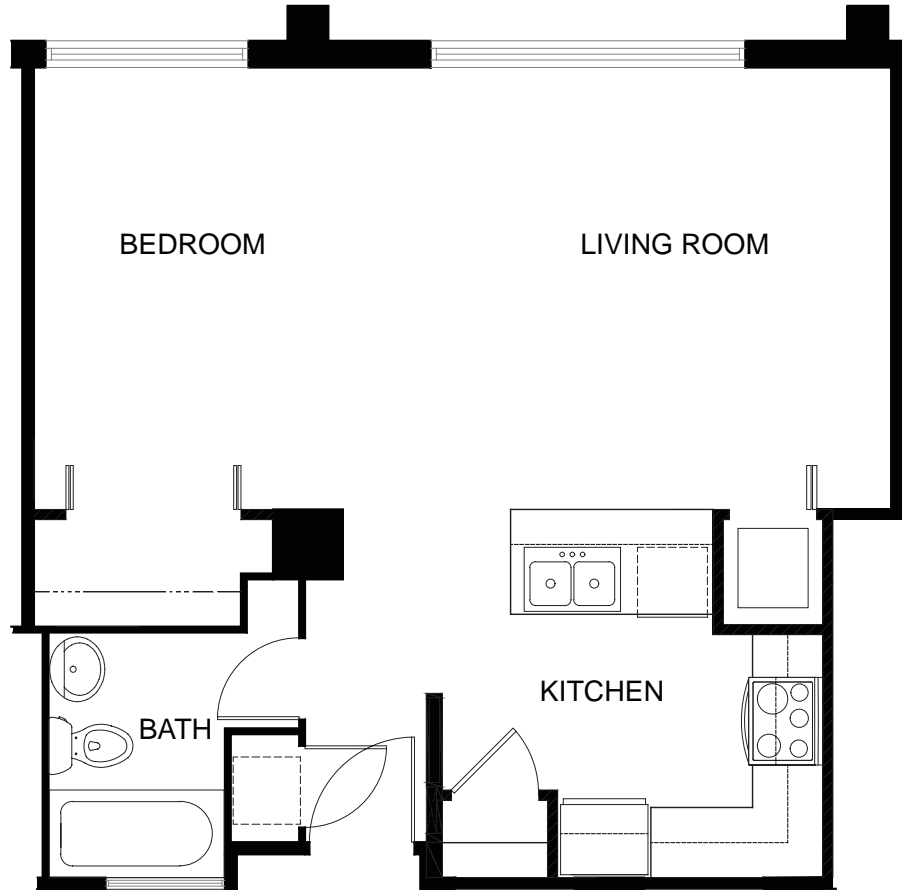

## Midtown

Size 1 bedroom / 1 Bath  
702 ft<sup>2</sup>

275 S. Church Street  
Spartanburg, South Carolina  
29306

 Church  
Street  
lofts  
p | (864) 308-1659  
e | churchstreetlofts@gmail.com  
w | churchstreetlofts.com

## SoHo

Size 1 Bedroom / 1 Bath  
566 ft<sup>2</sup>

275 S. Church Street  
Spartanburg, South Carolina  
29306

p | (864) 308-1659  
e | churchstreetlofts@gmail.com  
w | churchstreetlofts.com

# Sunset

Size 1 Bedroom / 1 Bath  
827 ft<sup>2</sup>

275 S. Church Street  
Spartanburg, South Carolina  
29306

p | (864) 308-1659  
e | churchstreetlofts@gmail.com  
w | churchstreetlofts.com